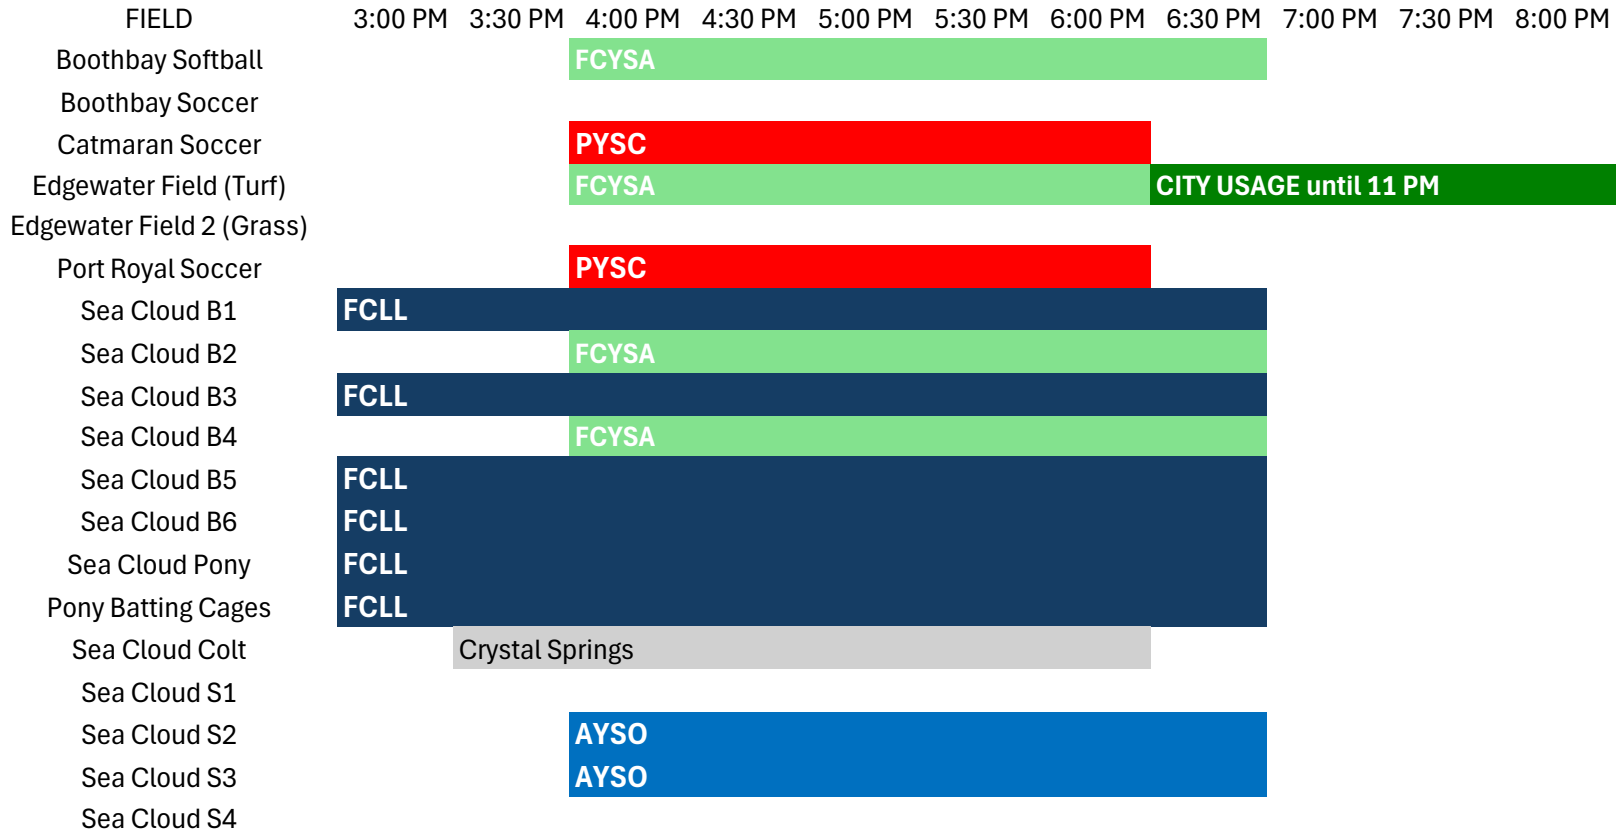

Tuesday, February 4

Grass Fields are closed