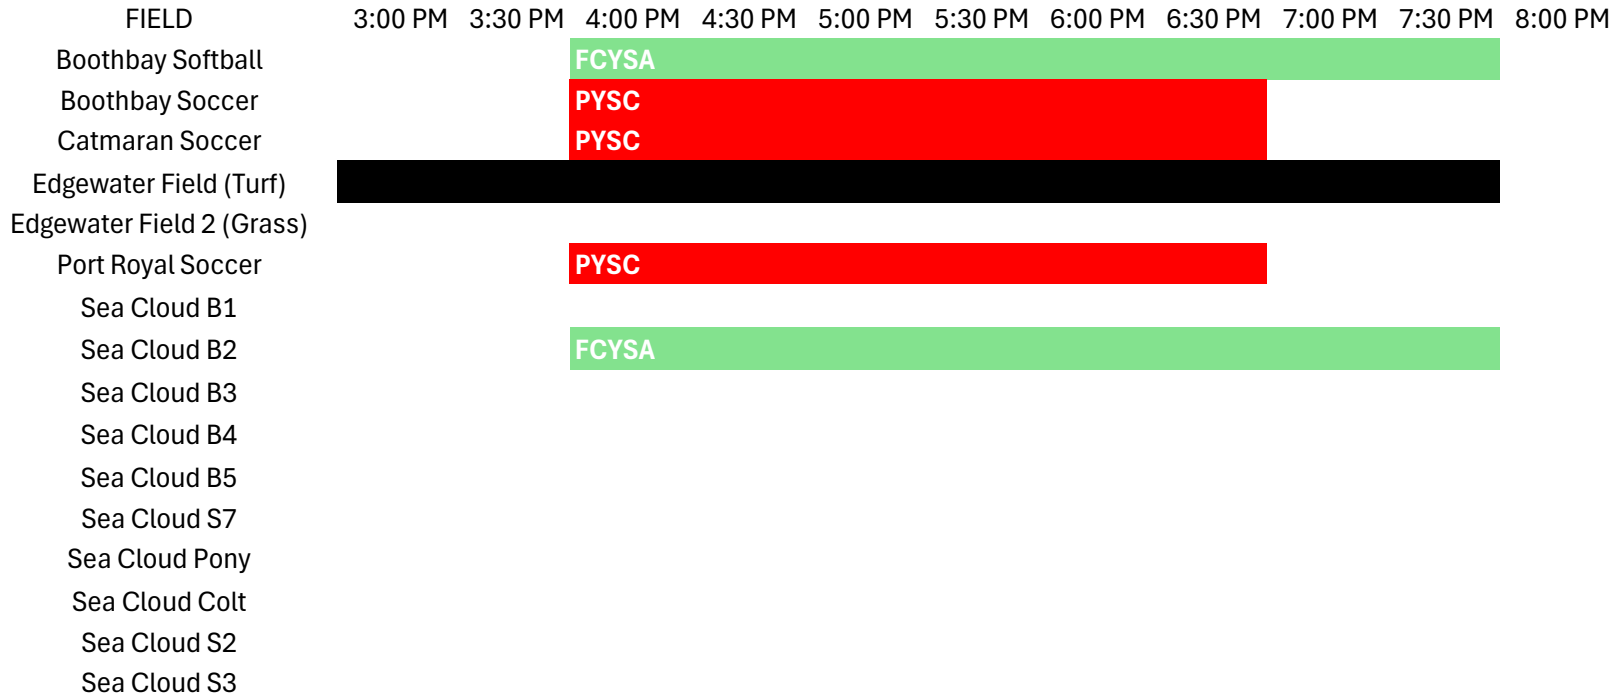

Thursday, July 25

Day Camps

- Boothbay Softball 9-12Pm
- Boothbay Soccer 9-12 pm
- Catamaran 9-12 pm
- S3 AYSO Camps 8-3 pm
- B1, B3 and B4 Giants Camp 9 - 2:30 pm
- Port Royal PYSC 8:30 - 3:30 pm

Edgewater Field Closed for Re-turfing