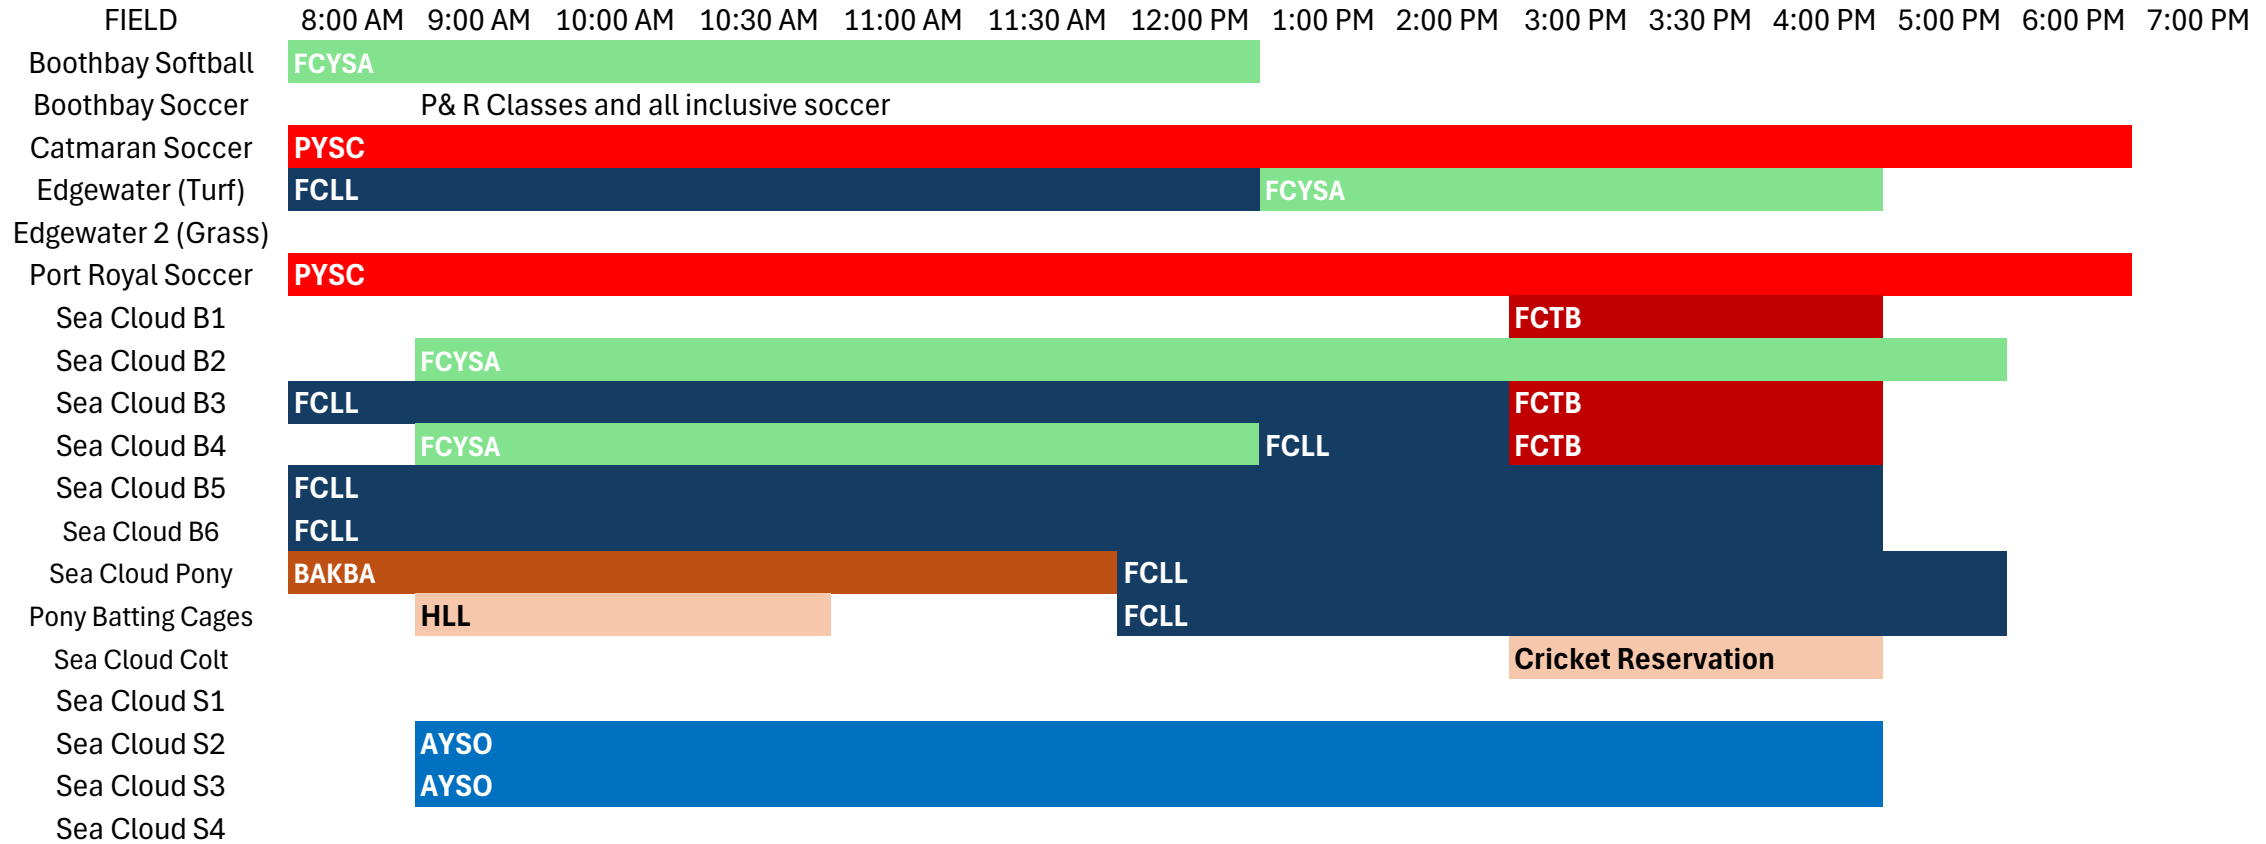

Saturday, March 29

Grass Fields are closed