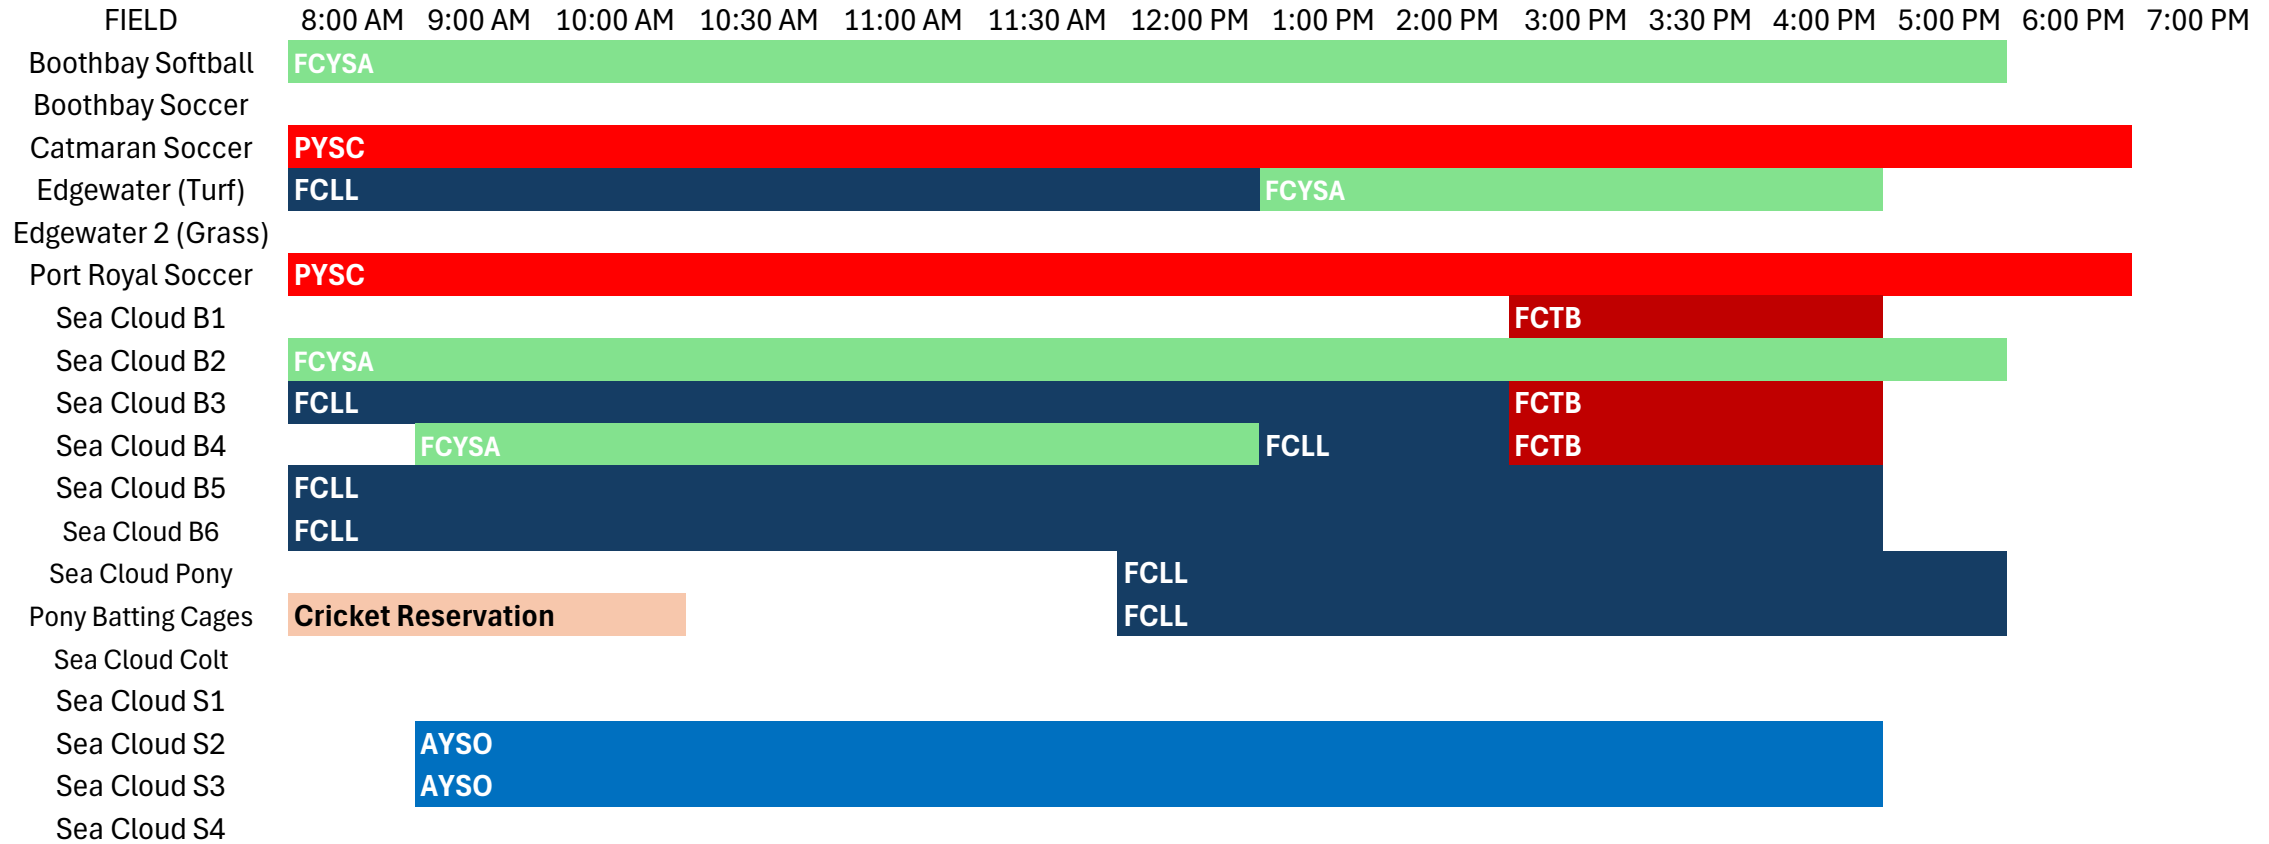

Saturday, February 1

Grass Fields are closed