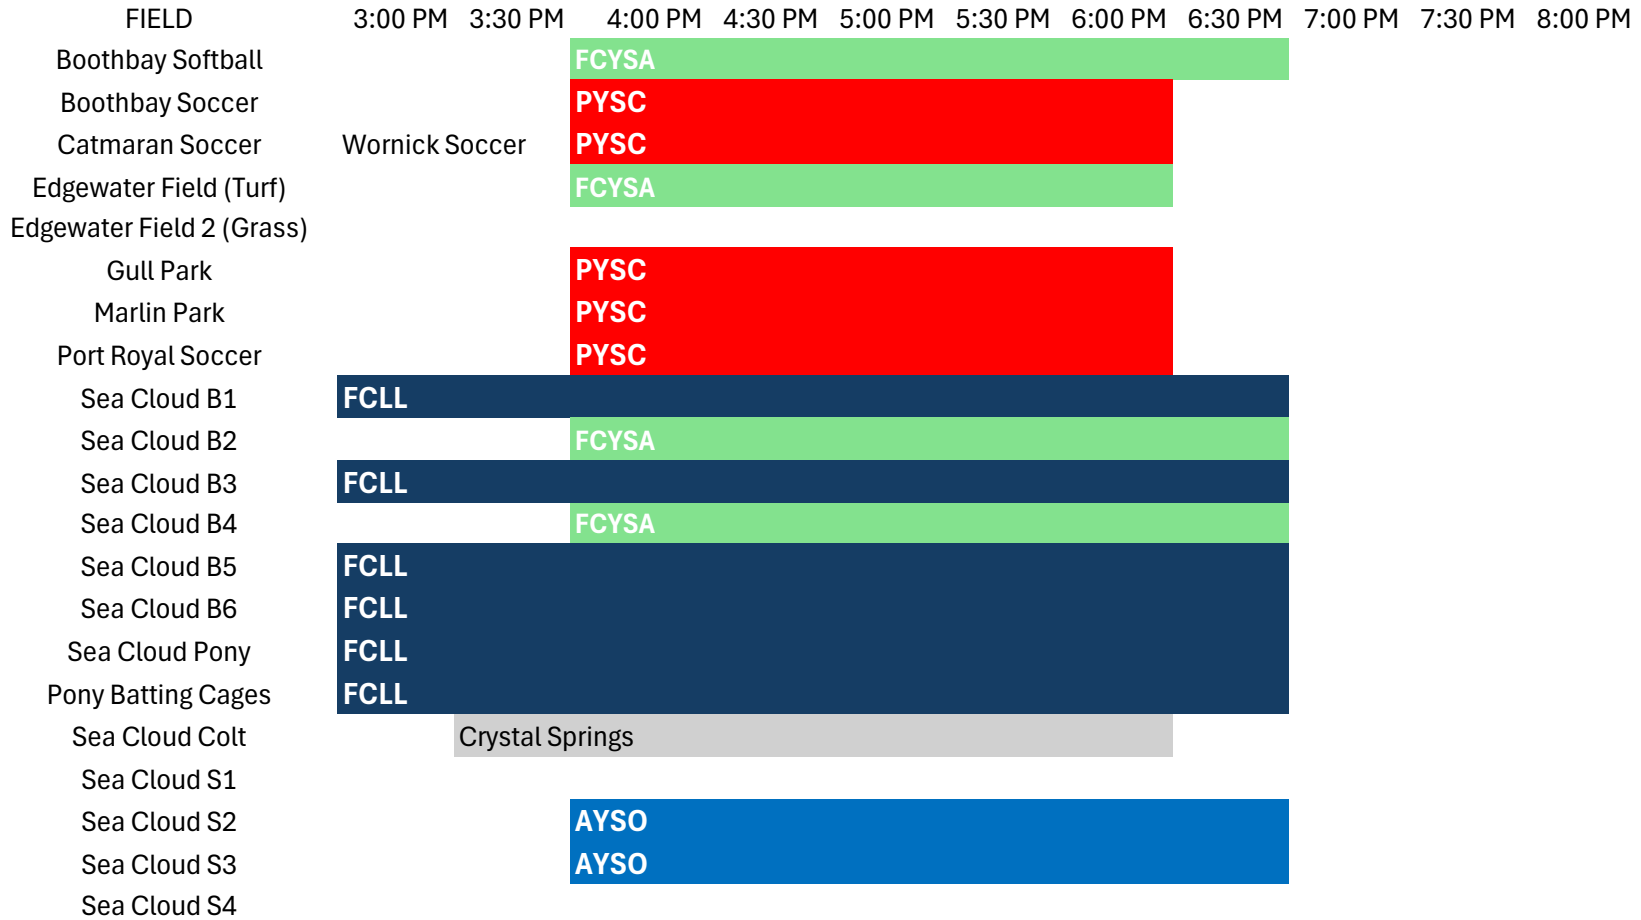

Monday, March 31

Port Royal Soccer

PYSC Camp - 8:30 am to 3:30 pm

Sea Cloud B1

FCLL Camp - 8 am to 3 pm