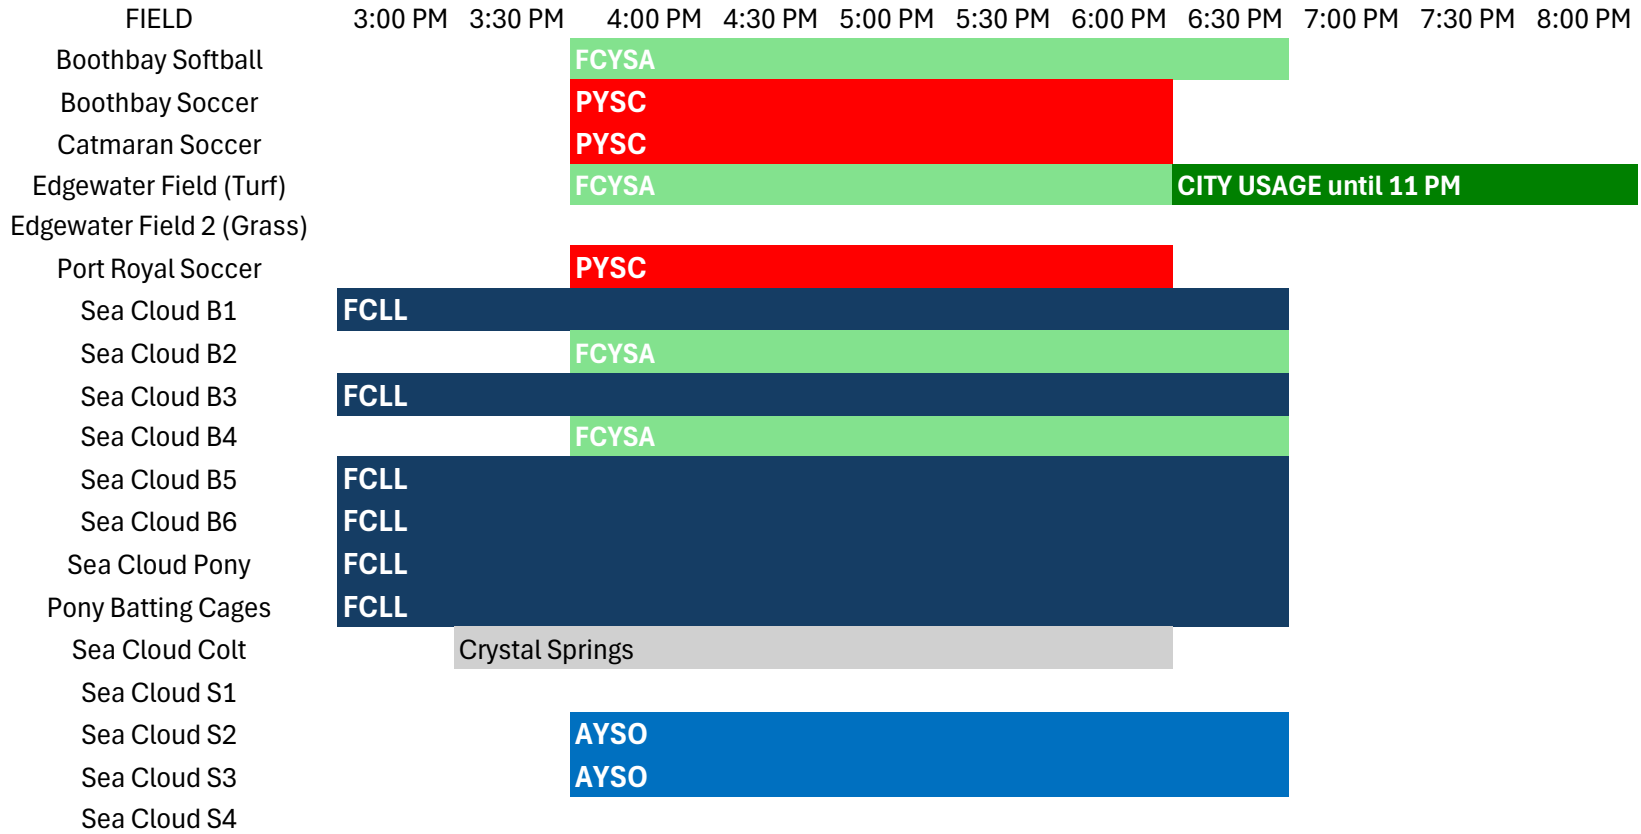

Monday, February 3

Grass Fields are closed