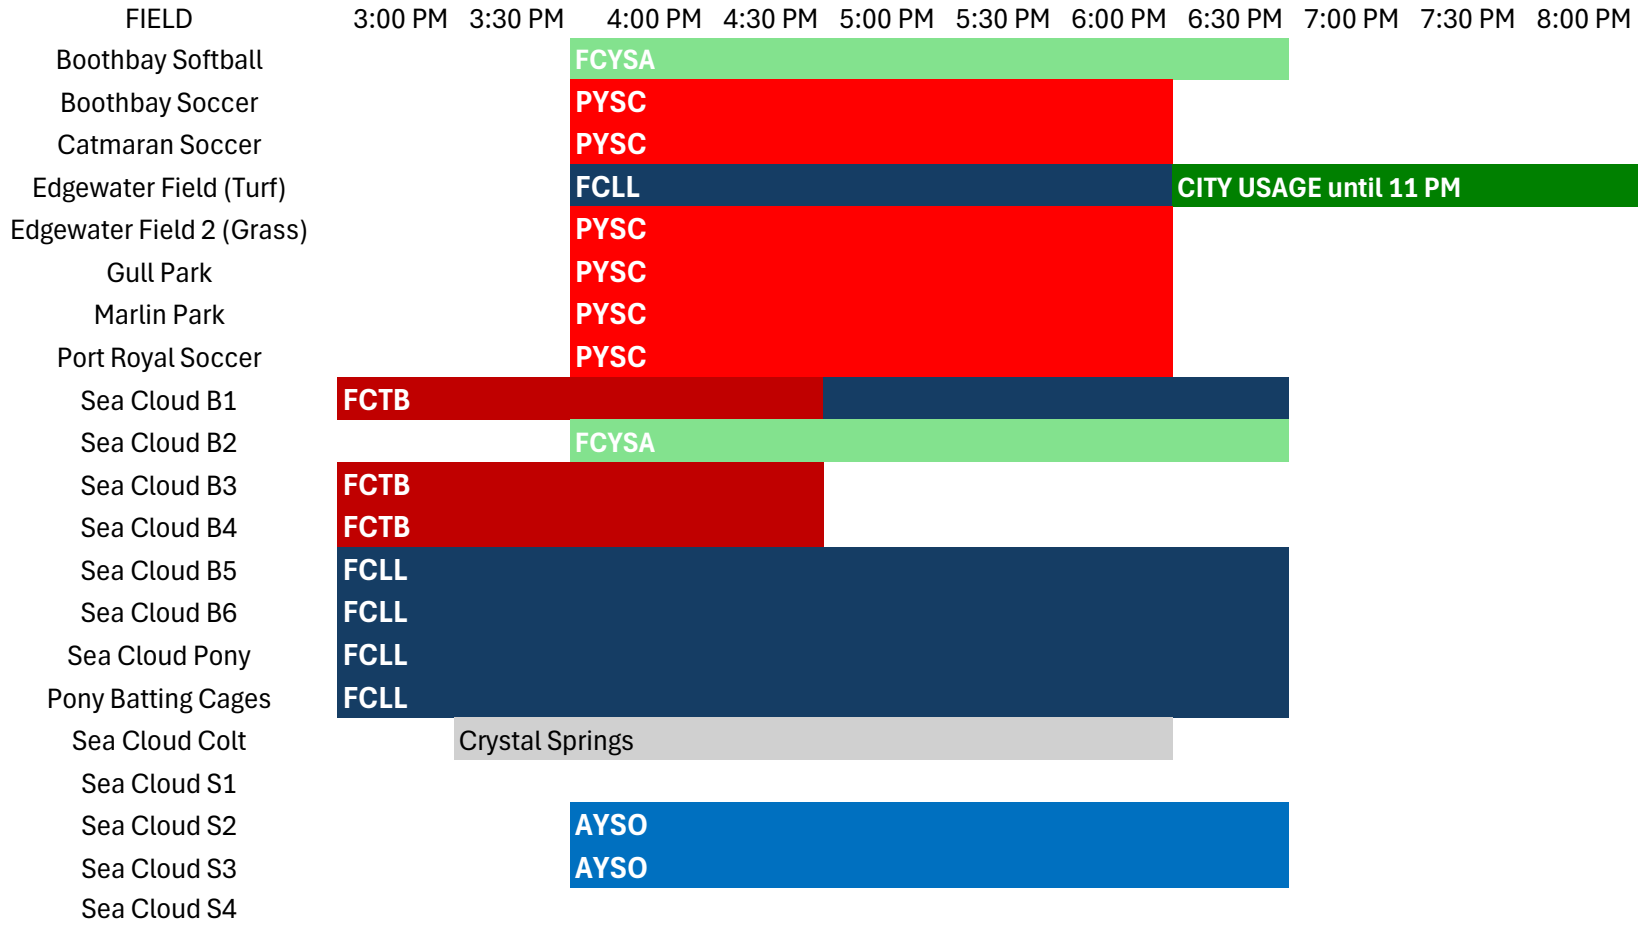

Friday, April 4

Port Royal Soccer PYSC Camp - 8:30 am to 3:30 pm
 Sea Cloud B1 FCLL Camp - 8 am to 3 pm