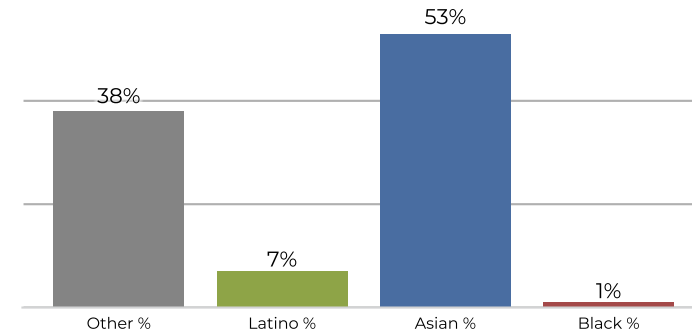

REDISTRICTING PARTNERS

City of Foster City
ID 258421, "KeepCityWholeAgain"

2020 Census

1

Population	33,811
Deviation	0
Deviation %	0.0%
Other	12,923
Other %	38.2%
Latino	2,437
Latino %	7.2%
Asian	17,965
Asian %	53.1%
Black	486
Black %	1.4%

Citizen Voting Age Population (CVAP)

1

Total CVAP	19,012
Other CVAP	9,092
Other CVAP %	47.8%
Latino CVAP	1,557
Latino CVAP %	8.2%
Asian CVAP	7,867
Asian CVAP %	41.4%
Black CVAP	496
Black CVAP %	2.6%

District 1

2020 Census

Citizen Voting Age Population

Population	Deviation	Deviation %	Other	Other %	Latino	Latino %	Asian	Asian %	Black	Black %
33,811	0	0.0%	12,923	38.2%	2,437	7.2%	17,965	53.1%	486	1.4%
Total CVAP	Other CVAP	Other CVAP %	Latino CVAP	Latino CVAP %	Asian CVAP	Asian CVAP %	Black CVAP	Black CVAP %		
19,012	9,092	47.8%	1,557	8.2%	7,867	41.4%	496	2.6%		