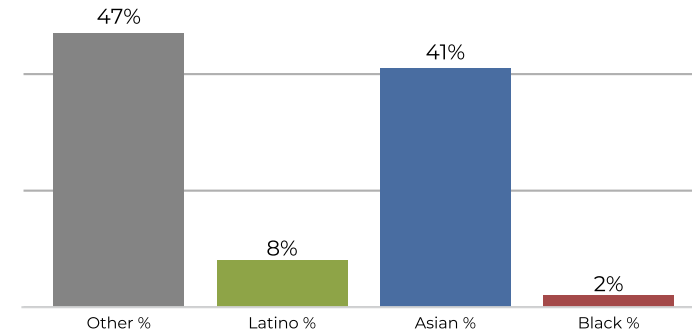

REDISTRICTING PARTNERS

City of Foster City
ID 258421, "KeepCityWholeAgain"

2020 Census

1

Population	33,811
Deviation	0
Deviation %	0.0%
Other	12,923
Other %	38.2%
Latino	2,437
Latino %	7.2%
Asian	17,965
Asian %	53.1%
Black	486
Black %	1.4%

Citizen Voting Age Population (CVAP)

1

Total CVAP	19,012
Other CVAP	9,092
Other CVAP %	47.8%
Latino CVAP	1,557
Latino CVAP %	8.2%
Asian CVAP	7,867
Asian CVAP %	41.4%
Black CVAP	496
Black CVAP %	2.6%

District 1

2020 Census

Citizen Voting Age Population

Population	Deviation	Deviation %	Other	Other %	Latino	Latino %	Asian	Asian %	Black	Black %
33,811	0	0.0%	12,923	38.2%	2,437	7.2%	17,965	53.1%	486	1.4%
Total CVAP	Other CVAP	Other CVAP %	Latino CVAP	Latino CVAP %	Asian CVAP	Asian CVAP %	Black CVAP	Black CVAP %		
19,012	9,092	47.8%	1,557	8.2%	7,867	41.4%	496	2.6%		